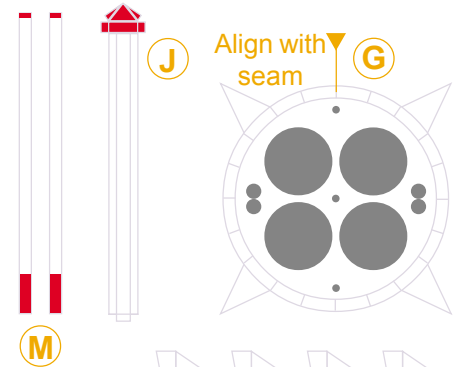

Cosmos 3M (C-1/SL-8) launch vehicle (Abrixas) 1:96 scale © 2003 ZiLi - not for commercial use

1 cm

1 inch

nose cone - form rounded tip

M

H

I