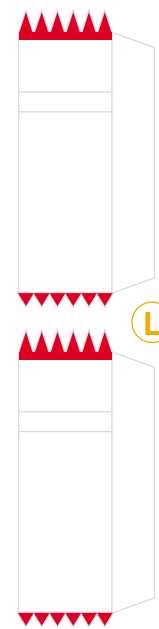

Cosmos 3M (C-1/SL-8) launch vehicle (Abrixas) 1:96 scale © 2003 ZiLi - not for commercial use

1 cm

1 inch

nose cone - form rounded tip

M

H

I